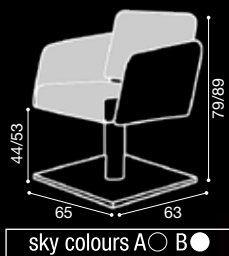

kite

sky in photo: A STONE PEACOCK 35 - B CHAMPAGNE 10

Available in 46 SKY Colours

KITE SH/325-1/Q

KITE SH/325-3/Q

KITE SH/325-4/Q

KITE SH/325-1

KITE SH/325-3

KITE SH/325-4

mirrors

cabinets

chairs

washing area

desks

waiting area

just for men