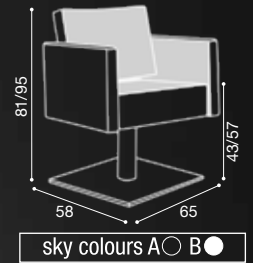

square

sky in photo: A TEA 62 - B MILK 61

Available in 46 SKY Colours

SQUARE SH/890-1/Q

SQUARE SH/890-3/Q

SQUARE SH/890-4/Q

SQUARE SH/891-4/Q

SQUARE SH/890-1

SQUARE SH/890-3

SQUARE SH/890-4