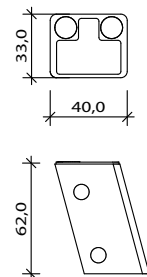

# megawash

ceramic basin  
and mixer included

sky in photo: A CHAMPAGNE 10 - B STONE ALLIGATOR 51

MEGAWASH SH/555/B

SH/885

MEGAWASH SH/555/B

MEGAWASH SH/555/N

mirrors