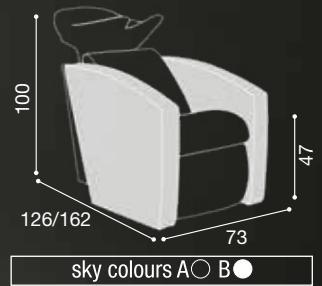

mirage

ceramic basin and mixer included

sky in photo: A HOT CHOCOLATE 60 - B TEA 62

Available in 46 SKY Colours

MIRAGE WU/110/B

MIRAGE WU/111/B

SH/881 SILVER

SH/882 BLACK